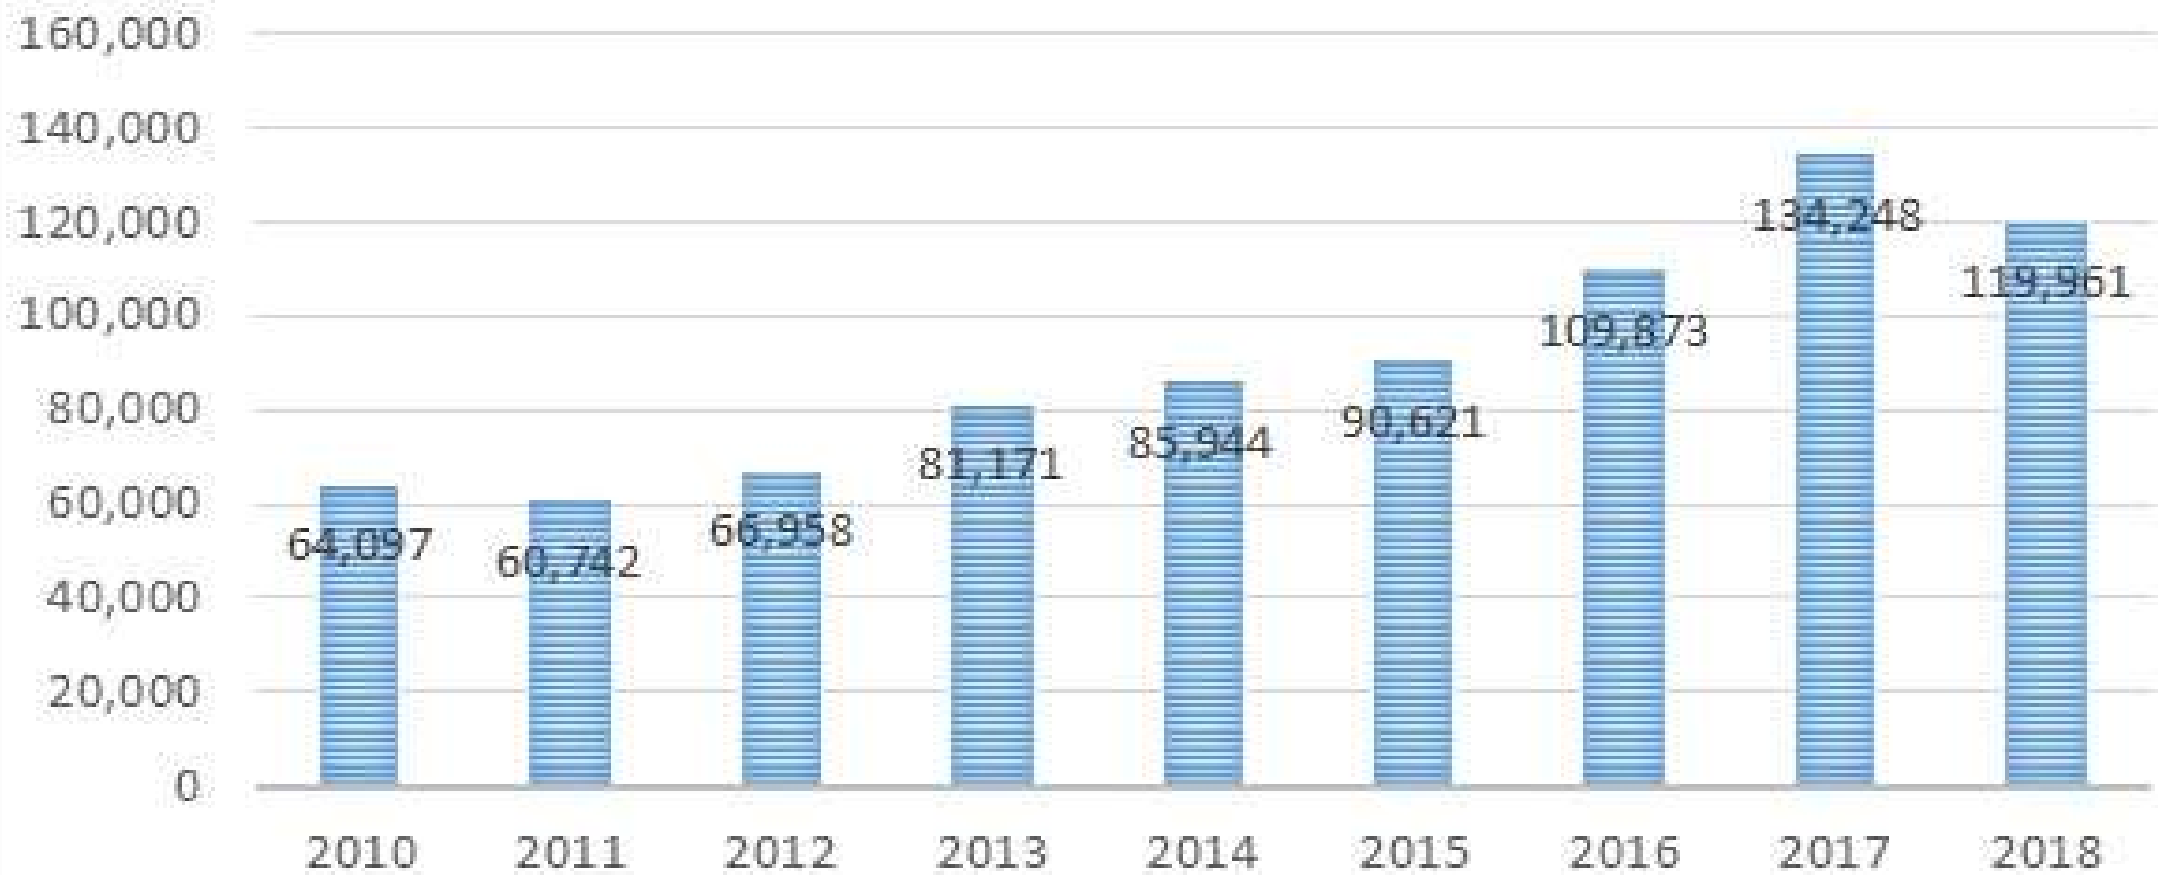

JAPAN GUESTS