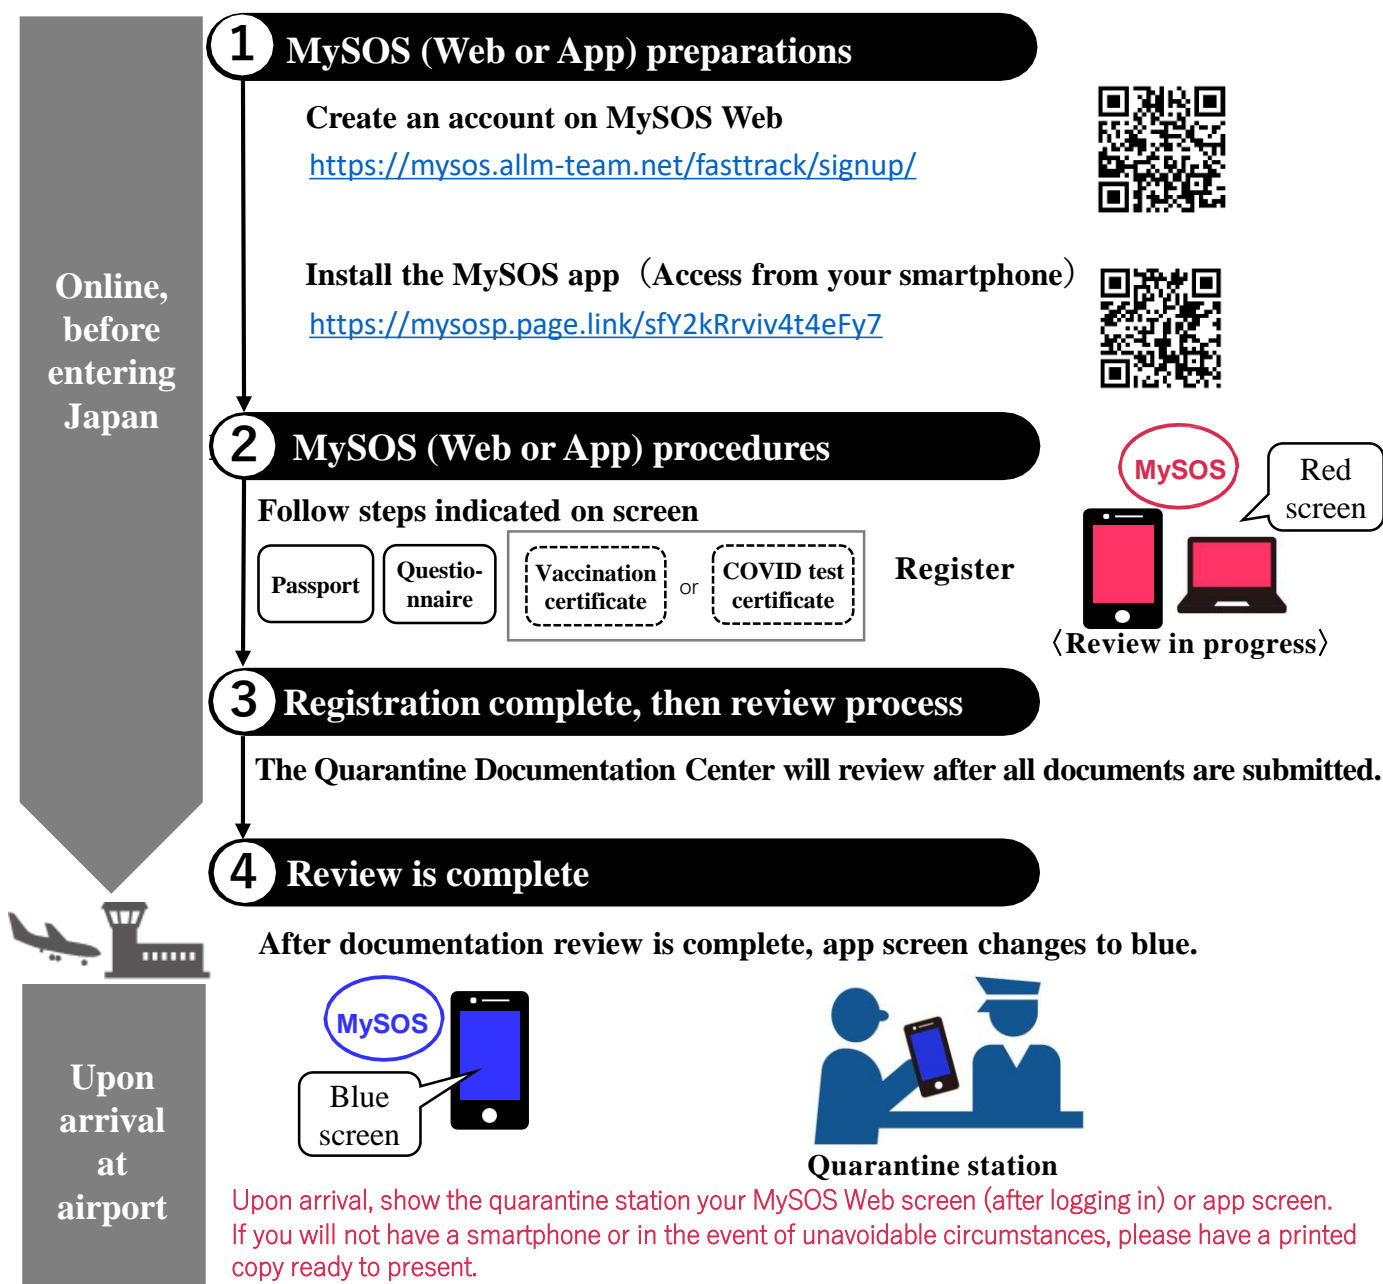

To Anyone Entering/Returning to Japan

Fast Track is a way to handle some quarantine procedures by Internet or smartphone app before you enter Japan.

Please use Fast Track

Using Fast Track will help speed quarantine procedures and reduce waiting times at the airport. We encourage travelers to use it.

Fast Track Procedures

* The registration review process can take some time. Please check the website for details.

Fast Track website

www.hco.mhlw.go.jp/fasttrack/